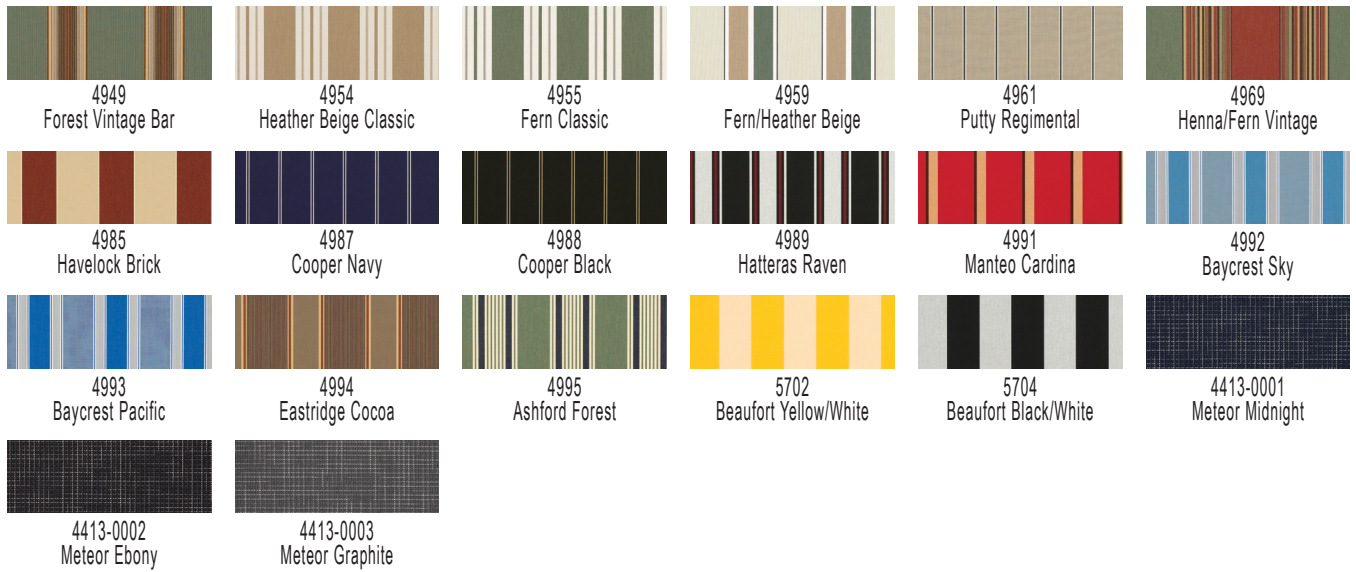

Actual colors may vary from images shown.

MARINE GRADE

GRADE C

					
4602 Sunflower Yellow	4603 Jockey Red	4631 Burgundy	4665 Concord	4666 Logo Red	4667 Mahogany
					
4677 Tuscan	4689 Rust	4699 Tresco Brick	4831 Silica Caribbean	4833 Silica Gravel	4858 Silica Barley
					
4859 Silica Dune	4860 Silica Sesame	4861 Silica Stone	4862 Silica Silver	4896 Silica Sage	4897 Silica Charcoal
					
14600 Graphite	14601 Sagebrush	14602 Lapis	14604 Pomegranate	14605 Slate Blue	14606 Port
					
14607 Mushroom	14609 Cloud	14610 Midnight			

MARINE GRADE

GRADE D

					
4744 Beaufort Lapis	4746 Beaufort Sagebrush	4747 Beaufort Graphite	4751 Hemlock Tweed Fancy	4752 Beaufort Cloud	4753 Beaufort Mushroom
					
4755 Pacific Blue Fancy	4766 Era Ash	4768 Preston Stone	4771 Beaufort Peacock	4773 Bisque Brown	4776 Choc Chip Fancy
					
4777 Grey/Beige Chip Fancy	4789 Manhattan Classic	4790 Forest Green Fancy	4798 Burgundy/Black/White	4799 Grey/Black/White	4806 Beaufort FGn/Natural
					
4813 Eastland Redwood	4817 Westfield Mushroom	4821 Colonnade Currant	4822 Colonnade Stone	4823 Colonnade Seaglass	4835 Cooper Ash
					
4836 Tillman Shale	4855 Colonnade Fossil	4856 Colonnade Juniper	4857 Colonnade Redwood	4868 Kiawah Spa	4876 Manhattan Fog
					
4879 Rodanthe Metallic	4884 Saxon Cascade	4885 Saxon Chili	4888 Clinton Granite	4902 Capt Navy/Natural Classic	4907 Taupe 5 Bar
					
4916 Navy/Taupe Fancy	4921 Mediterranean/Canvas	4923 Black Forest Fancy	4932 Forest Green/Beige	4945 Taupe Tailored Bar	4946 Black/Taupe Fancy

Actual colors may vary from images shown.

MARINE GRADE

GRADE D

MARINE GRADE

GRADE E

MARINE GRADE

GRADE F