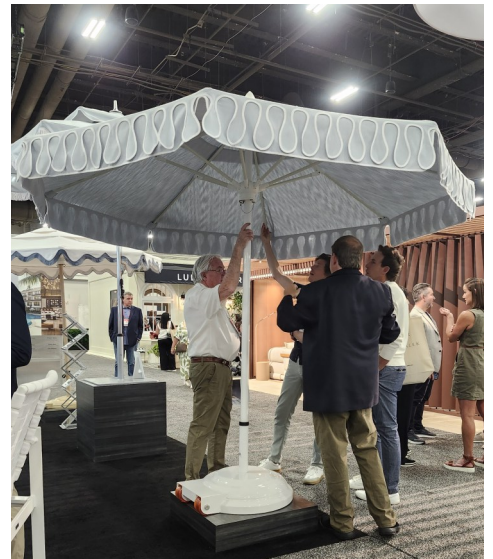

Thanks to everyone who visited our booth at this year's HD Expo.

We received many complements from design and purchasing professionals on our custom valances, umbrella styles and colorways. Our models were noted for their style and substance, fashion and function, design and durability.