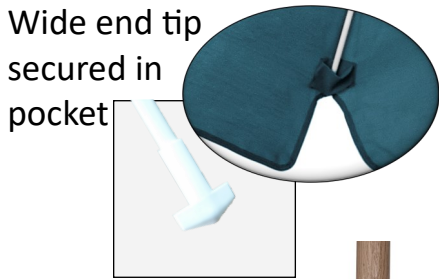

# PARTS OF A BEACH UMBRELLA with Vinyl Mesh Canopy

## Feature Details

Two piece pole connection

Two piece, 1.375" diam. Ash pole, Natural finish

**fiberbuilt**  
UMBRELLAS & CUSHIONS