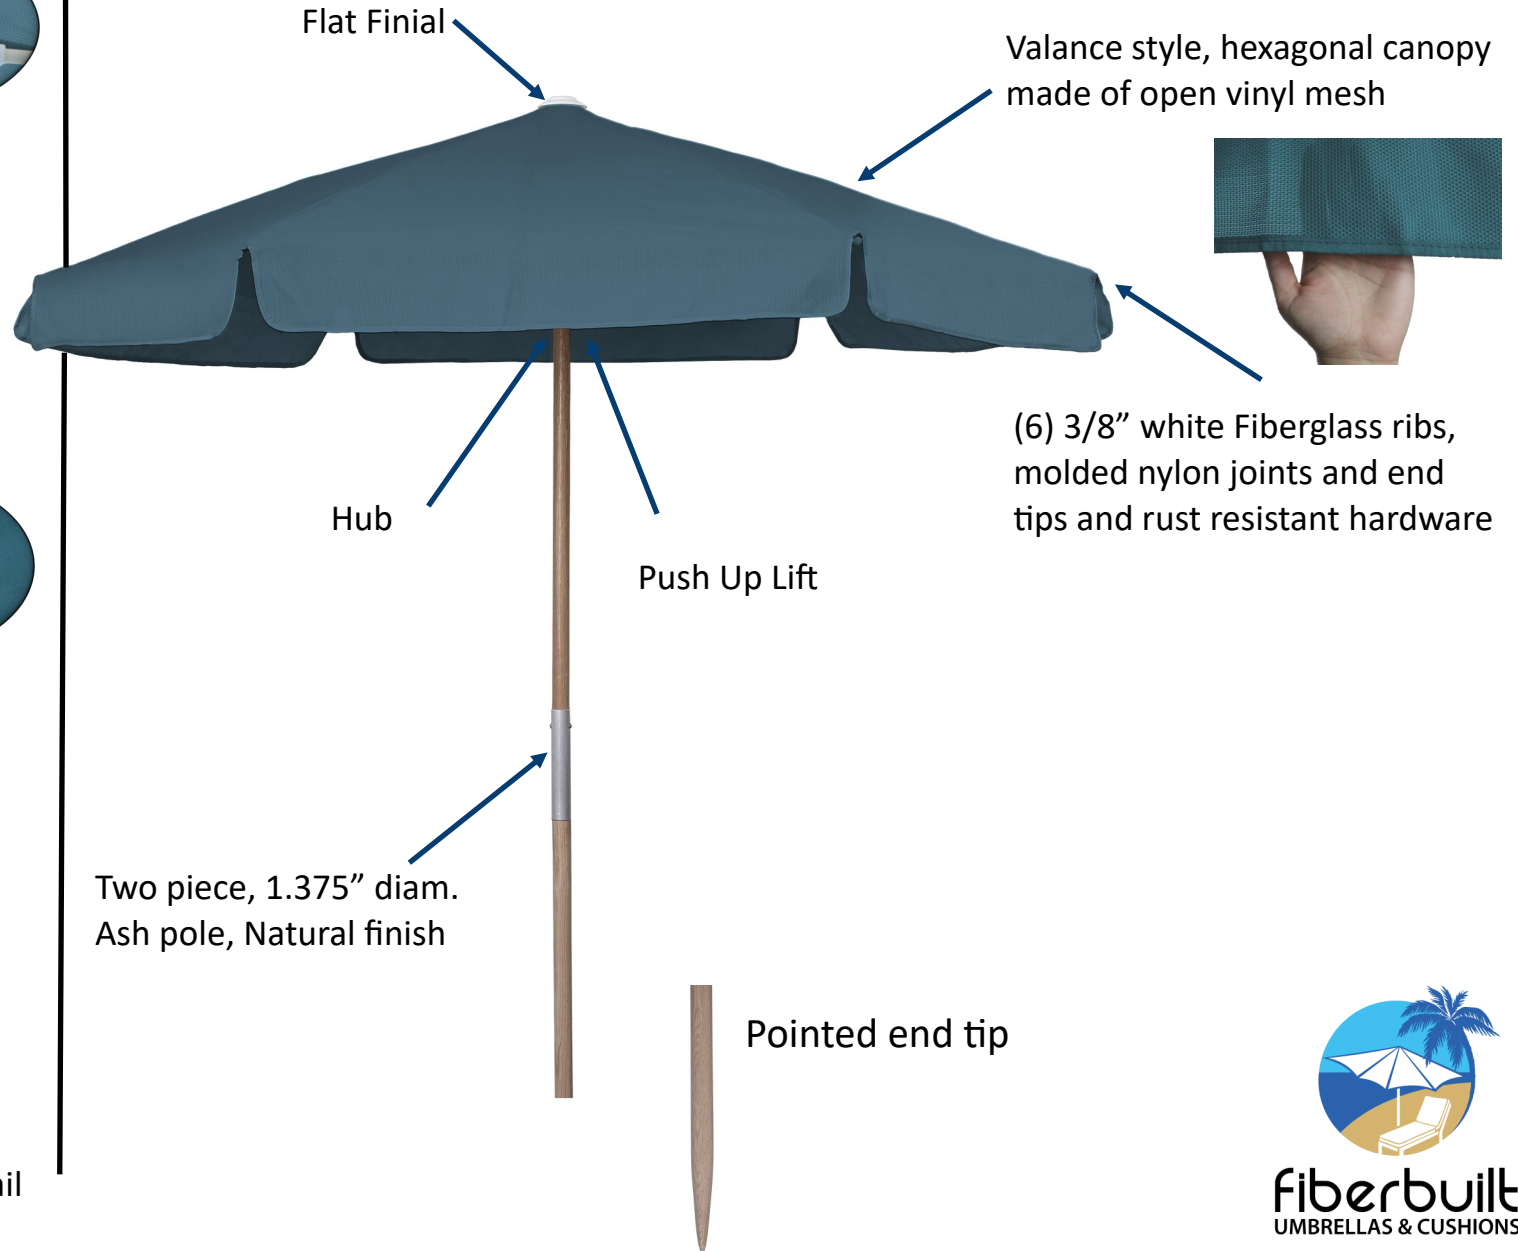

# PARTS OF A BEACH UMBRELLA with Vinyl Mesh Canopy

## Feature Details

Two piece pole connection

Two piece, 1.375" diam. Ash pole, Natural finish

**fiberbuilt**  
UMBRELLAS & CUSHIONS