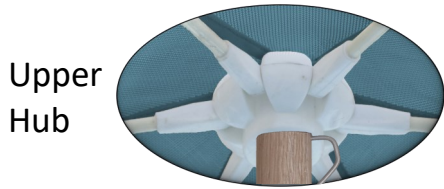

# PARTS OF A BEACH UMBRELLA with Vinyl Mesh Canopy

## Feature Details

Two piece pole connection

Two piece, 1.375" diam. Ash pole, Natural finish

**fiberbuilt**  
UMBRELLAS & CUSHIONS