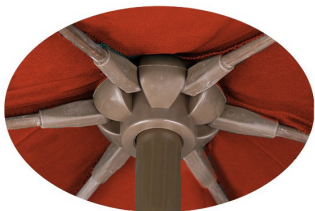

PARTS OF AN UMBRELLA

IN-POOL with Two Piece Pole

Feature Details

Upper Hub

Flexible Fiberglass Ribs

Wide end tip secured in pocket

Two piece pole connection

.080 wall thickness

Crank housing and handle