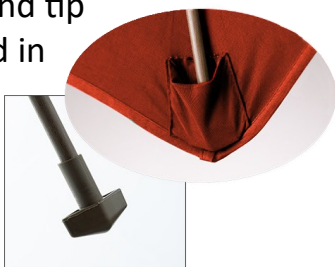

PARTS OF AN UMBRELLA

IN-POOL with Two Piece Pole

Feature Details

Upper Hub

Flexible Fiberglass Ribs

Wide end tip secured in pocket

Two piece pole connection

.080 wall thickness

Crank housing and handle